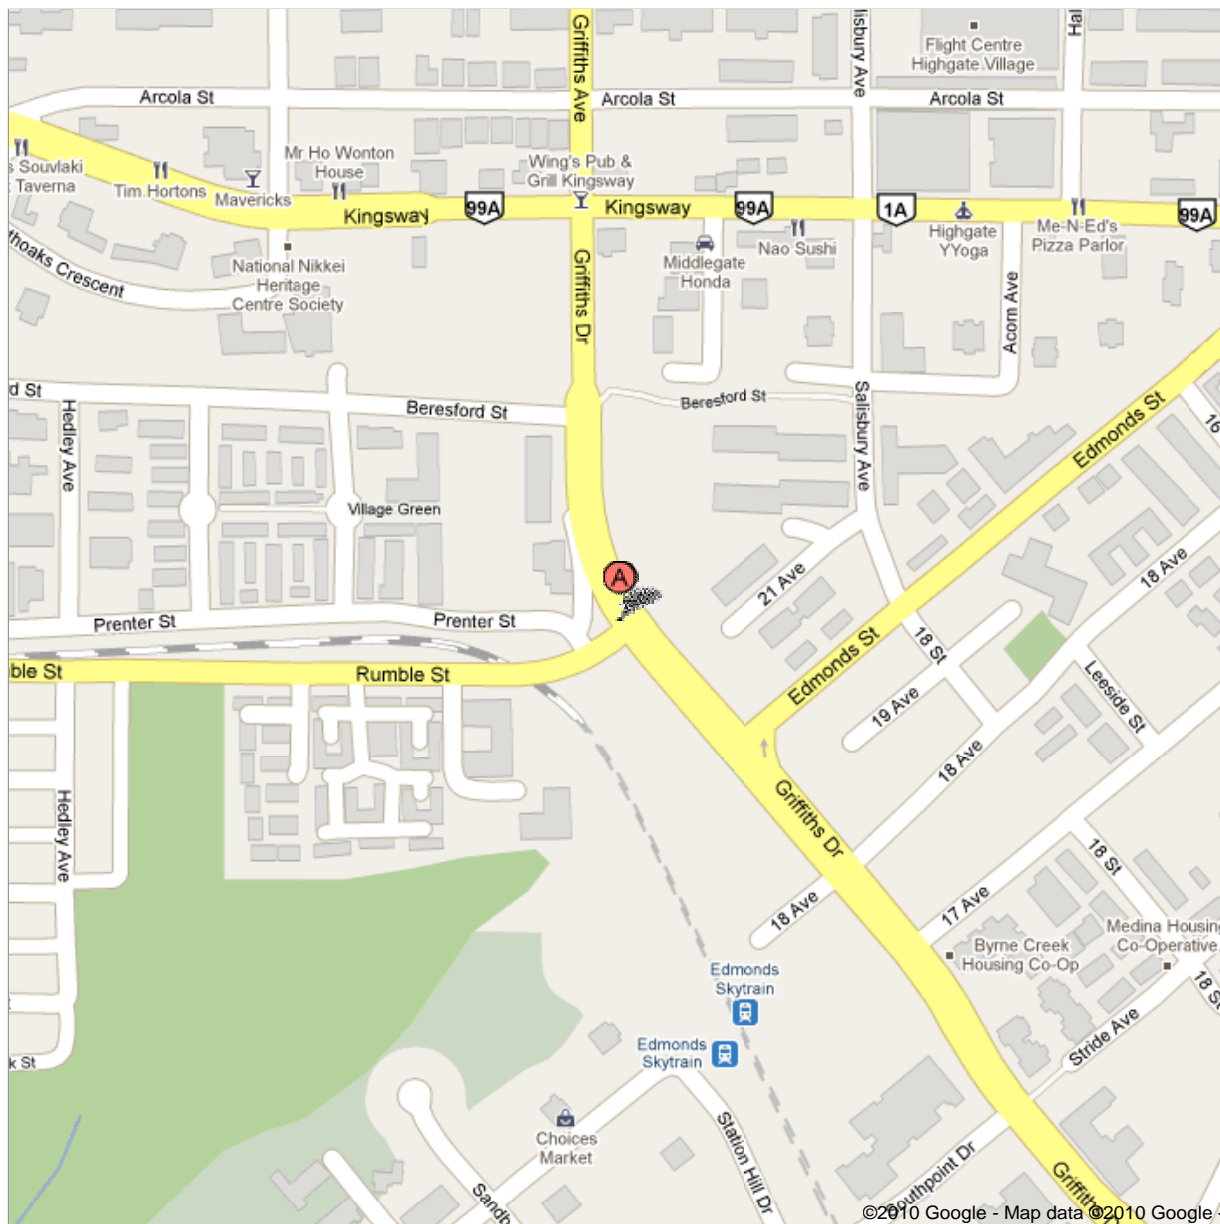

Address **7383 Griffiths Ave**  
**Burnaby, BC V5E 2Y4**  
**Canada**

Get Google Maps on your phone

Text the word "GMAPS" to 466453

©2010 Google - Map data ©2010 Google -